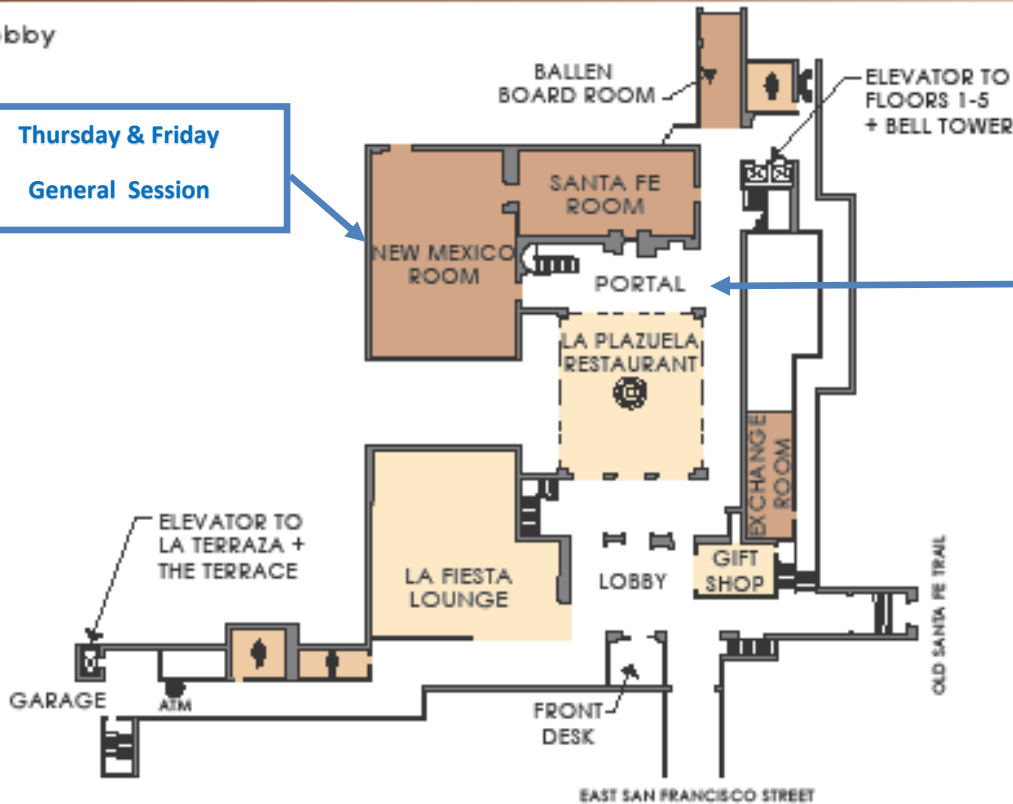

First Floor

Lobby

La Fonda
On the Plaza™

100 E. San Francisco Street
Santa Fe, New Mexico 87501

Thursday & Friday
General Session

Thursday & Friday
Registration

Second Floor

Mezzanine & Ballroom

Thursday
Celebration of Fellows Gala

Third Floor

La Terraza

-  Elevator
-  Stairs
-  Lift
-  Restrooms
-  House Phone