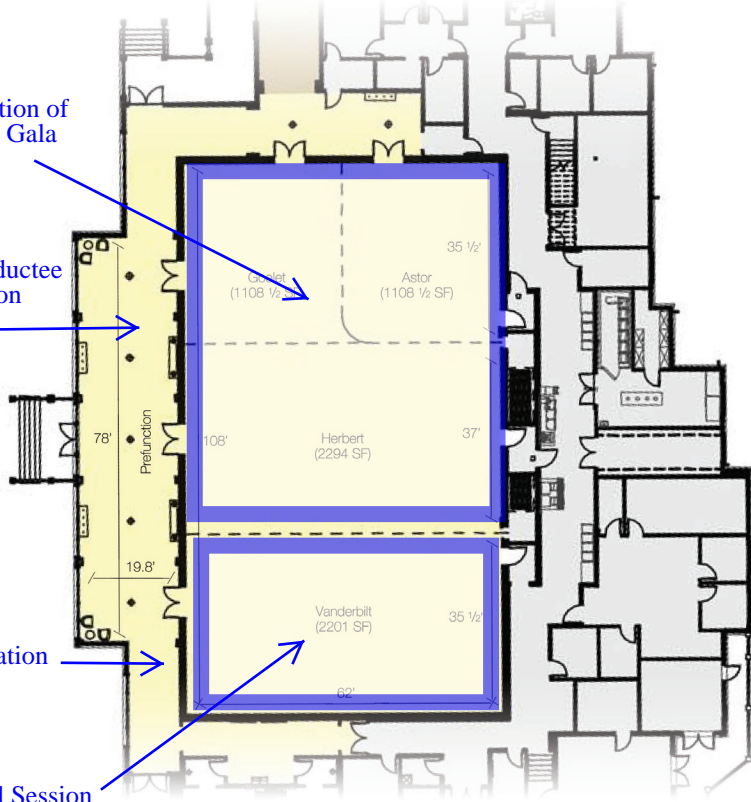

Montage

PALMETTO BLUFF

1 DETAILED VIEW OF THE INN

- A Guest Reception
- B Treasures at Montage
- C Montage Residential Sales Gallery
- D Spa Montage, Salon & Fitness
- E Paintbox
- F Library
- G Octagon
- H Jessamine
- I Wilson Ballroom

www.montagehotels.com
(843) 706-6500

SPECIAL EVENT FUNCTION SPACE

RIVER HOUSE — SECOND LEVEL

Trial Legend Awards Selection Committee Meeting

IPI Breakout Meeting

Celebration of Fellows Gala

New Inductee Reception

Registration

General Session

INN FIRST FLOOR WILSON BALLROOM

RIVER HOUSE — WINE CELLAR

IPI Dessert Reception

CCLI Breakout Meeting

INN SECOND FLOOR MEETING SPACE

Montage