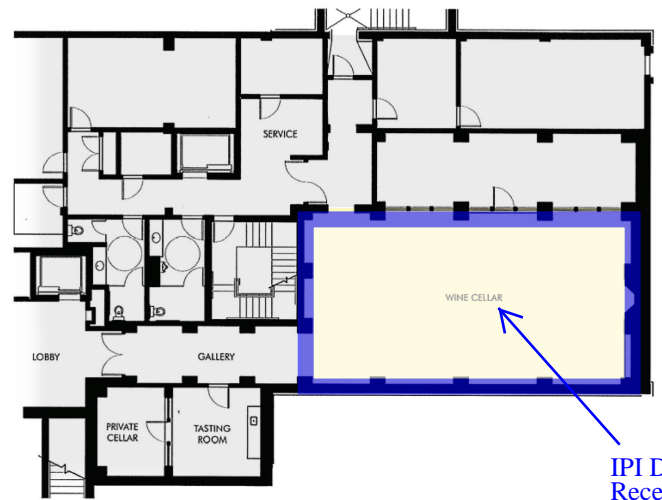

Montage

PALMETTO BLUFF

1 DETAILED VIEW OF THE INN

- A Guest Reception
- B Treasures at Montage
- C Montage Residential Sales Gallery
- D Spa Montage, Salon & Fitness
- E Paintbox
- F Library
- G Octagon
- H Jessamine
- I Wilson Ballroom

www.montagehotels.com
(843) 706-6500

SPECIAL EVENT FUNCTION SPACE

RIVER HOUSE — SECOND LEVEL

Trial Legend Awards Selection Committee Meeting

IPI Breakout Meeting

Celebration of Fellows Gala

New Inductee Reception

Registration

General Session

INN FIRST FLOOR WILSON BALLROOM

RIVER HOUSE — WINE CELLAR

IPI Dessert Reception

CCLI Breakout Meeting

INN SECOND FLOOR MEETING SPACE

Montage